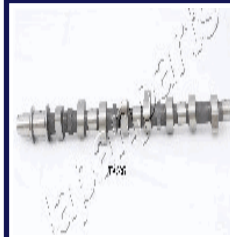

TOYOTA HIACE II Furgonato (H5_) 2.4 D
TOYOTA HIACE II Wagon (H5_) 2.4 D (H5G)
TOYOTA HIACE III Furgonato (_H10_) 2.4 D 4WD
TOYOTA HIACE III Wagon (_H10_) 2.4 D (LH102)
TOYOTA HIACE III Wagon (_H10_) 2.4 D 4WD
TOYOTA LAND CRUISER (_J7_) 2.4 D (LJ70_)