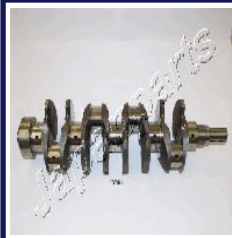

TOYOTA LAND CRUISER (_J7_) 2.4 TD (LJ70_, LJ73_)