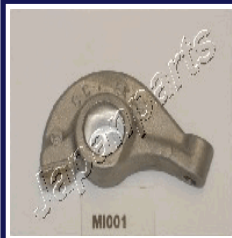

BZ-MI001

MD070755

MI001

GASOLONE GASOLONE 35 2.5 D
HYUNDAI H-1/H-200/SATELLITE Autobus 2.5 D
HYUNDAI H100 Autobus (P) 2.5 D
HYUNDAI H100 Furgonato 2.5 D
MITSUBISHI GALANT II (A16_) 2.3 Turbo-D (A167)